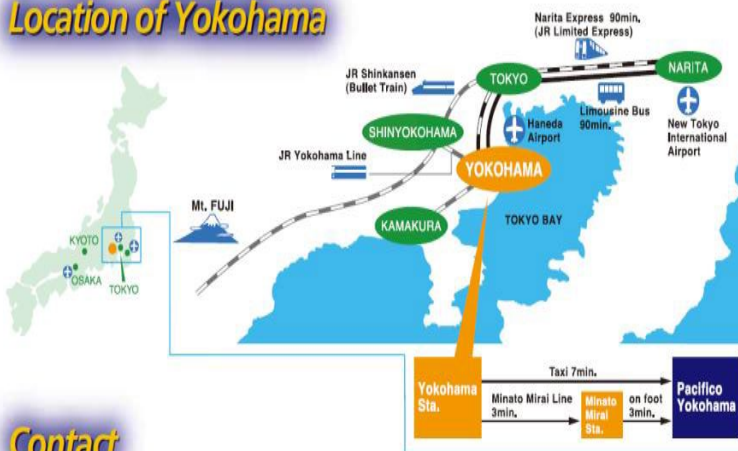

Location of Yokohama