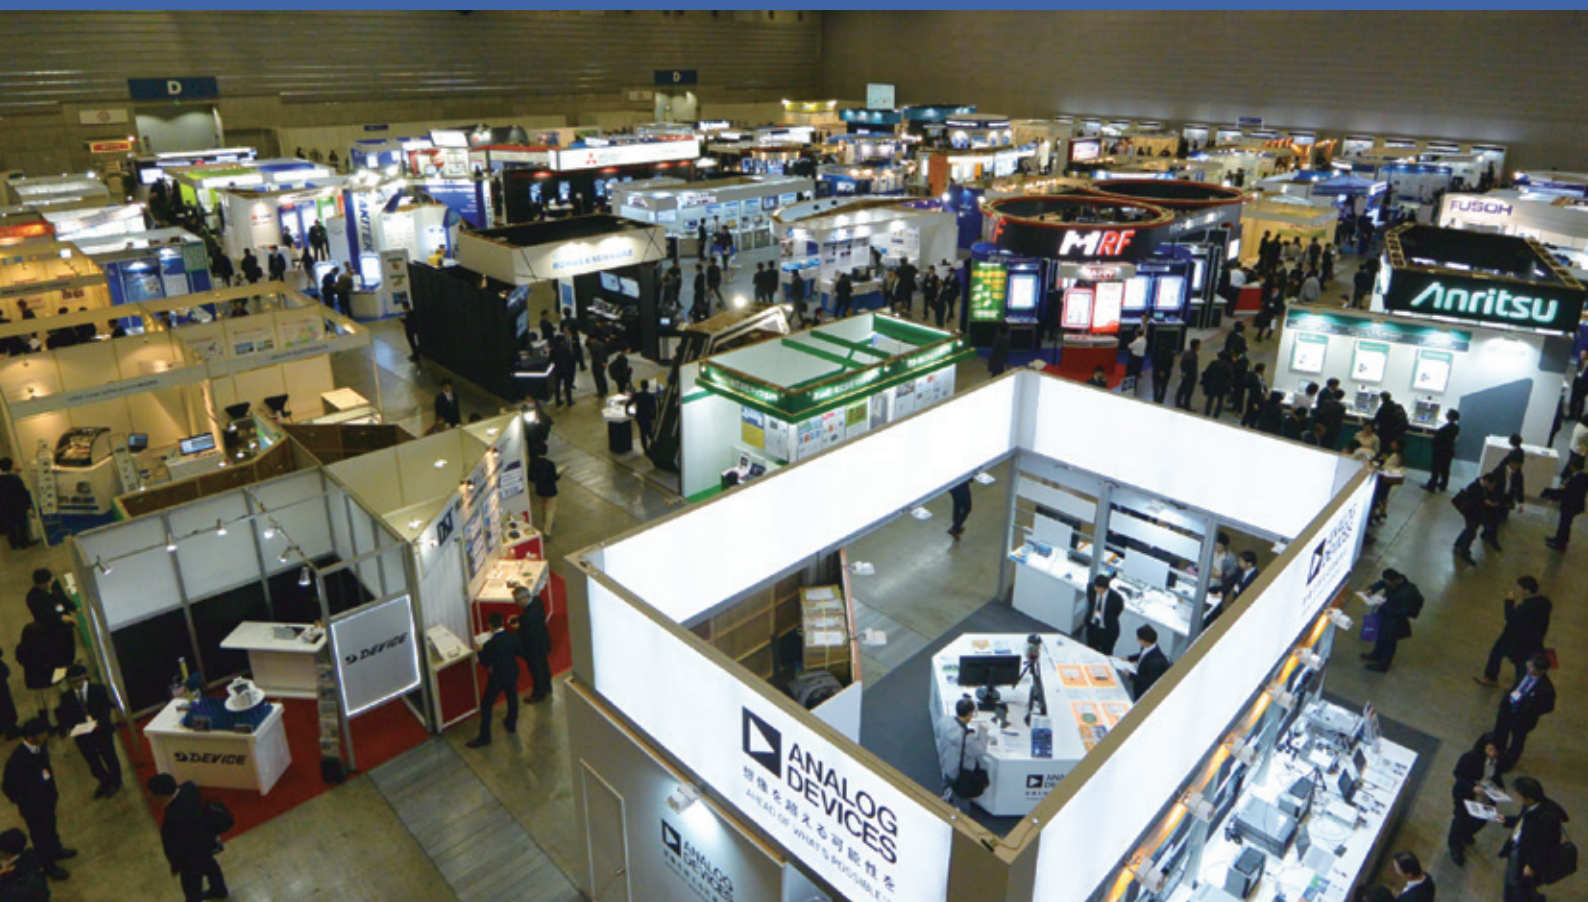

2018 MICROWAVE WORKSHOPS & EXHIBITION

Microwaves for Connected & Resonated Co-creative Societies

Date: November 28 to 30, 2018

Venue: Pacifico Yokohama, Kanagawa, Japan

URL <http://apmc-mwe.org/mwe2018/en>

The largest Microwave Exhibition in Japan!

Microwave Exhibition 2018

Exhibit Profile:

- The largest Microwave Exhibition in Japan, which has been held every year since 1991, to support the microwave industry.
- More than 100 companies exhibit their latest products and services, such as device circuit components, materials, radio application, the substrate to microwave systems, measuring instruments, evaluation systems, EDA, etc.
- Over 6,000 visitors are expected to attend the three-day exhibition and workshop.
- There is a university exhibition area, where universities and laboratories will present their recent researches.
- More than 30 technical workshops on microwave technology will be held at the venue on the same days, most of which will be presented in Japanese language.