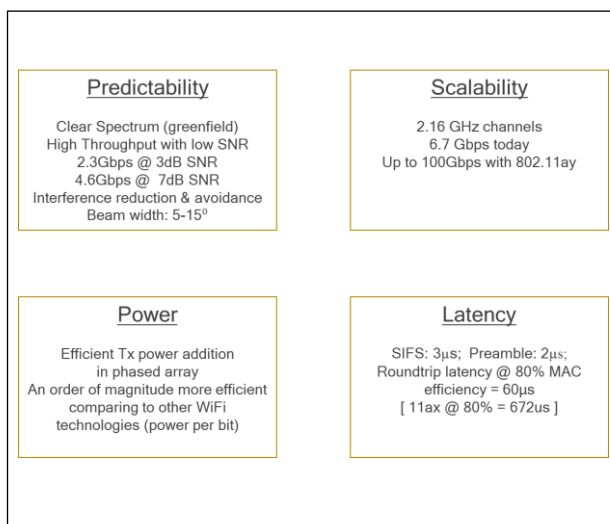

The path to Multi-gigabit wireless communications

mmWave wireless communications are here

Jorge Myszne[†]

[†] Mobile Connectivity and Location, Qualcomm Inc. 1700 Technology Dr., San Jose, CA95110, USA

Abstract

With the advance of technology, mmWave communications are not an exotic and expensive technology anymore, they are becoming mainstream. 802.11ad is the latest addition to the WiFi family, adding not only multi-gigabit speeds but solving one of the biggest problems in wireless communications today: dense environments. mmWave offers almost un-bounded capacity, taking the spatial reuse to the next level.

The 802.11ad ecosystem is growing rapidly and with it the way we do things. New products and a new partition of existing ones are now possible, opening the door for a truly untethered, instantaneous access world.

Fig. A1: Changing the user experience with 802.11ad   Fig. A2: 802.11ad technological differentiation