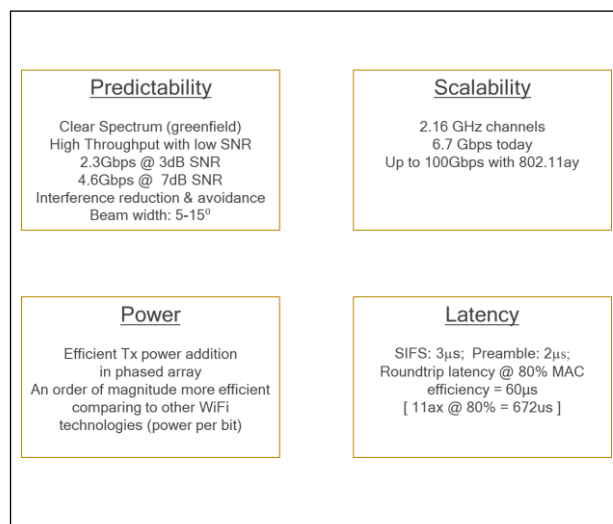

The path to Multi-gigabit wireless communications

mmWave wireless communications are here

Jorge Myszne[†]

[†] Mobile Connectivity and Location, Qualcomm Inc. 1700 Technology Dr., San Jose, CA95110, USA

Abstract

With the advance of technology, mmWave communications are not an exotic and expensive technology anymore, they are becoming mainstream. 802.11ad is the latest addition to the WiFi family, adding not only multi-gigabit speeds but solving one of the biggest problems in wireless communications today: dense environments. mmWave offers almost un-bounded capacity, taking the spatial reuse to the next level.

The 802.11ad ecosystem is growing rapidly and with it the way we do things. New products and a new partition of existing ones are now possible, opening the door for a truly untethered, instantaneous access world.

Fig. A1: Changing the user experience with 802.11ad   Fig. A2: 802.11ad technological differentiation